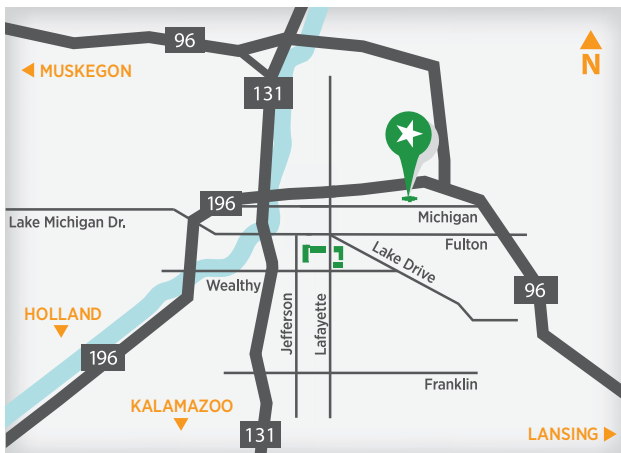

PARKING DIRECTIONS

THE SPINE CENTER

Restoring Hope and *Freedom*
Mary Free Bed
Rehabilitation Hospital

The Spine Center

412 Plymouth Ave NE
Grand Rapids, MI 49505

GENERAL DIRECTIONS TO MARY FREE BED

Visit www.maryfreebed.com. Click on "Get Directions" at the bottom of the home page.

CONTACT US

616.840.8000 or 800.528.8989

PARKING DIRECTIONS

THE SPINE CENTER

The Mary Free Bed Spine Center is located at 412 Plymouth Avenue NE in the upper level of the Plymouth Office Center.

From the North

- 131 South to 196 east
- Take Fuller Street exit and turn right onto Fuller Avenue
- Continue south on Fuller to Michigan Street
- Turn left onto Michigan
- Continue east on Michigan to Plymouth Avenue
- Turn left onto Plymouth
- The first driveway on the right (just past the apartment building at the corner) is the Plymouth Office Center upper level parking lot

From the South

- 131 North to 196 east
- Take Fuller Street exit and turn right onto Fuller Avenue
- Continue south on Fuller to Michigan Street
- Turn left onto Michigan
- Continue east on Michigan to Plymouth Avenue
- Turn left onto Plymouth
- The first driveway on the right (just past the apartment building at the corner) is the Plymouth Office Center upper level parking lot