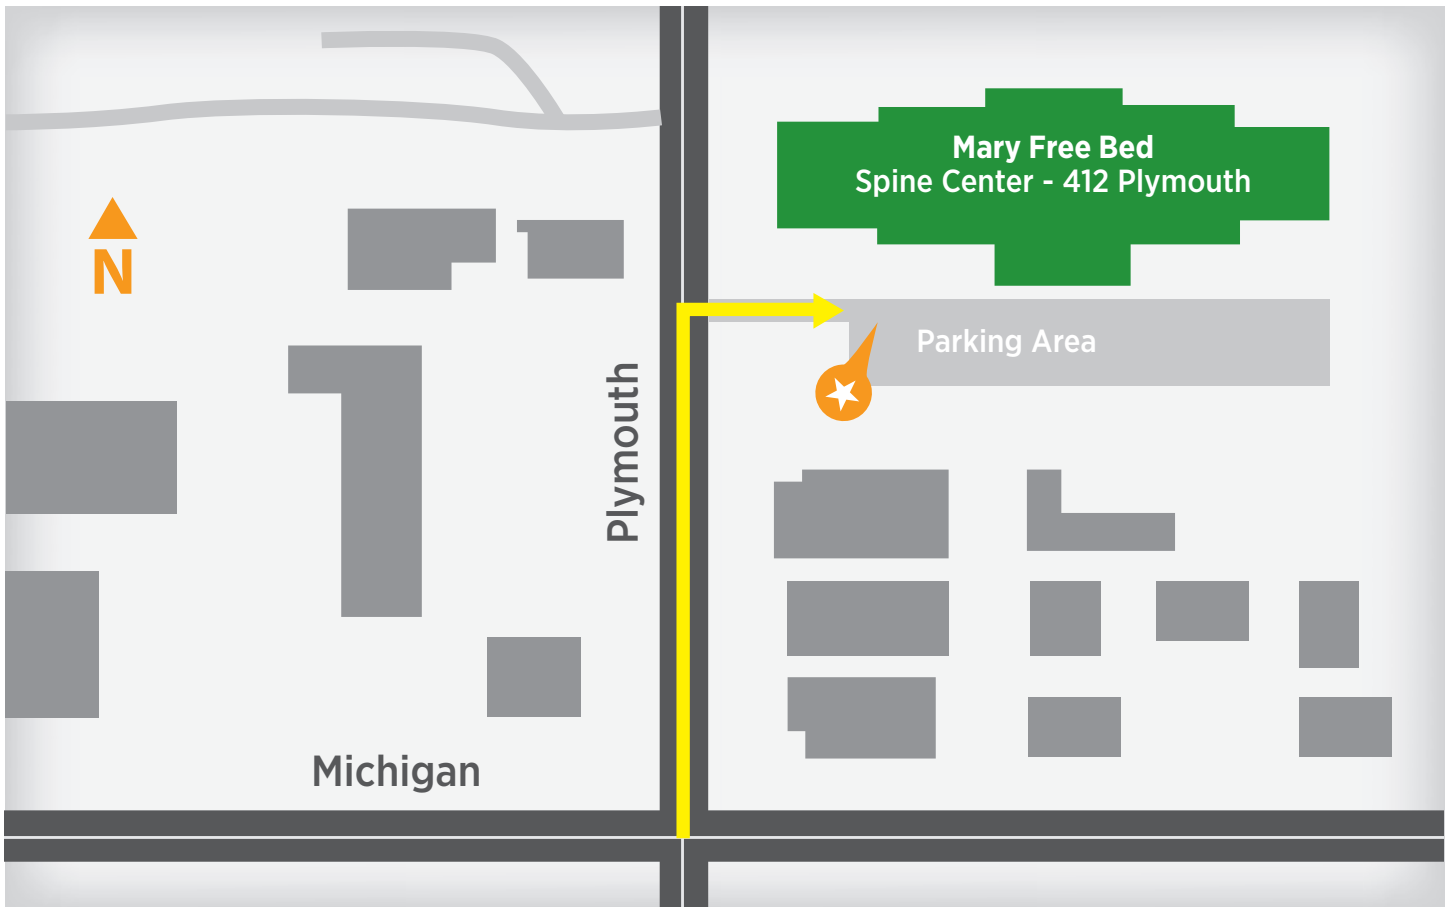

PARKING DIRECTIONS

THE SPINE CENTER

Restoring Hope and *Freedom*
Mary Free Bed
Rehabilitation Hospital

The Spine Center

412 Plymouth Ave NE
Grand Rapids, MI 49505

GENERAL DIRECTIONS TO MARY FREE BED

Visit www.maryfreebed.com. Click on "Get Directions" at the bottom of the home page.

CONTACT US

616.840.8000 or 800.528.8989

PARKING DIRECTIONS

THE SPINE CENTER

The Mary Free Bed Spine Center is located at 412 Plymouth Avenue NE in the upper level of the Plymouth Office Center.

From the North

- 131 South to 196 east
- Take Fuller Street exit and turn right onto Fuller Avenue
- Continue south on Fuller to Michigan Street
- Turn left onto Michigan
- Continue east on Michigan to Plymouth Avenue
- Turn left onto Plymouth
- The first driveway on the right (just past the apartment building at the corner) is the Plymouth Office Center upper level parking lot

From the South

- 131 North to 196 east
- Take Fuller Street exit and turn right onto Fuller Avenue
- Continue south on Fuller to Michigan Street
- Turn left onto Michigan
- Continue east on Michigan to Plymouth Avenue
- Turn left onto Plymouth
- The first driveway on the right (just past the apartment building at the corner) is the Plymouth Office Center upper level parking lot